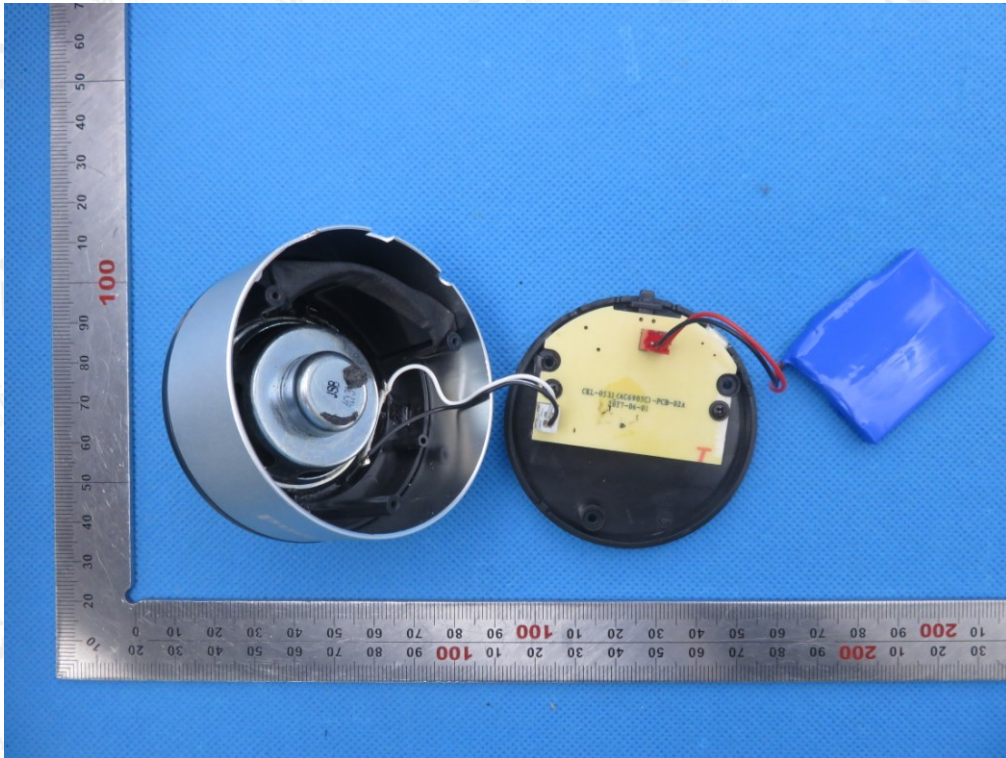

OPEN VIEW OF EUT