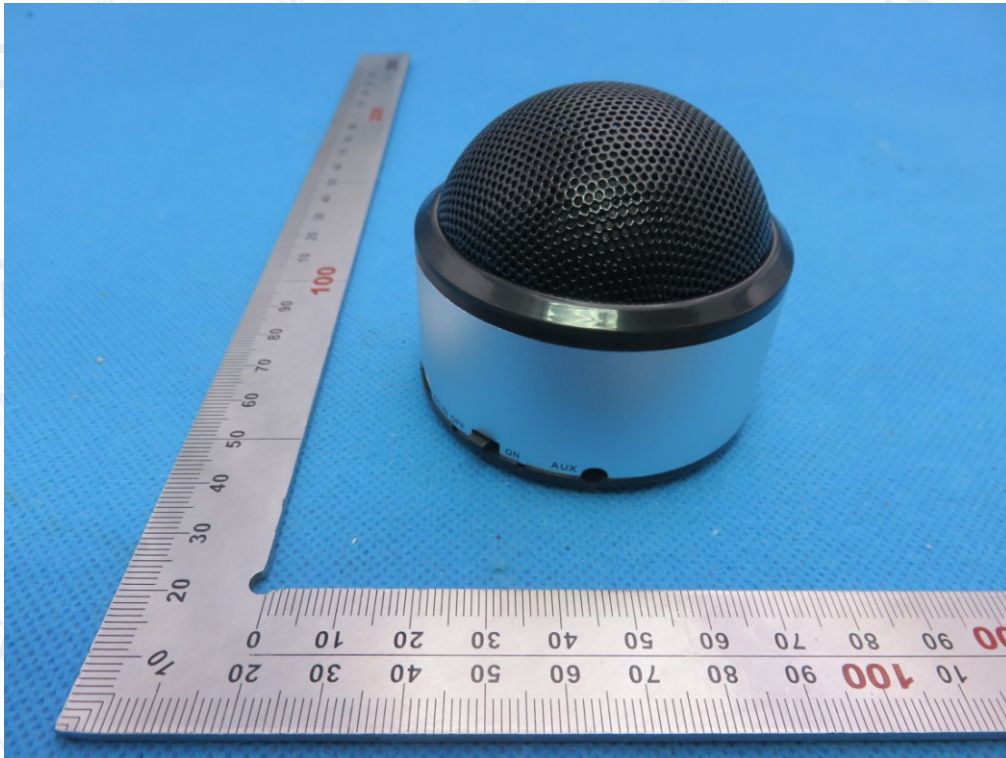

BACK VIEW OF EUT