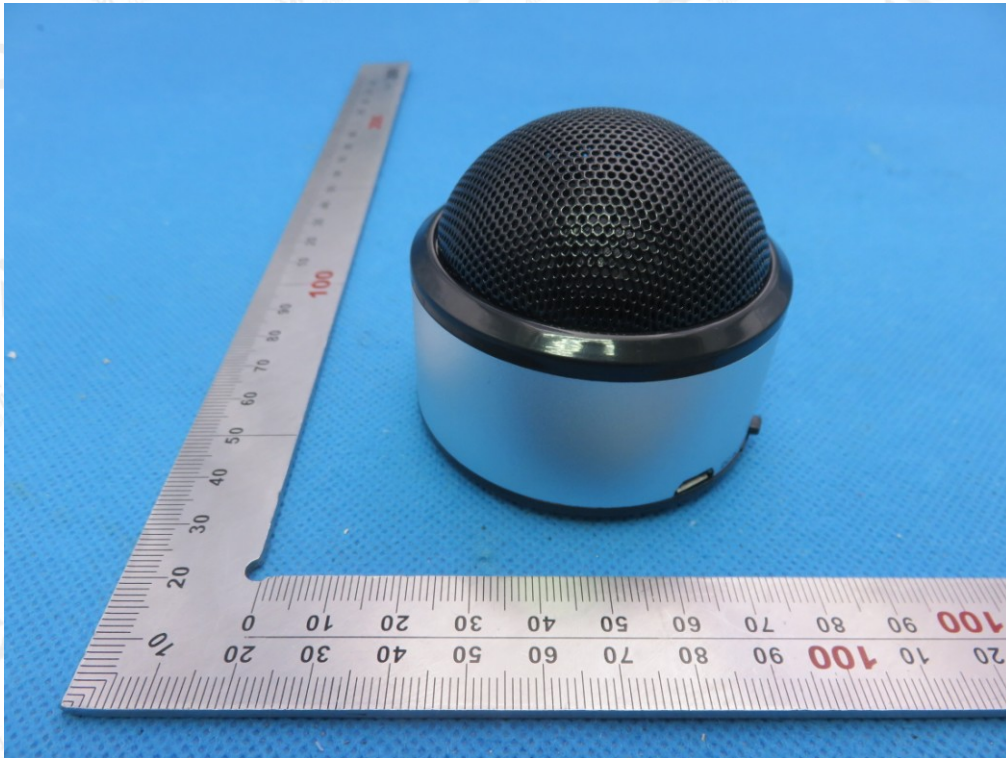

RIGHT VIEW OF EUT