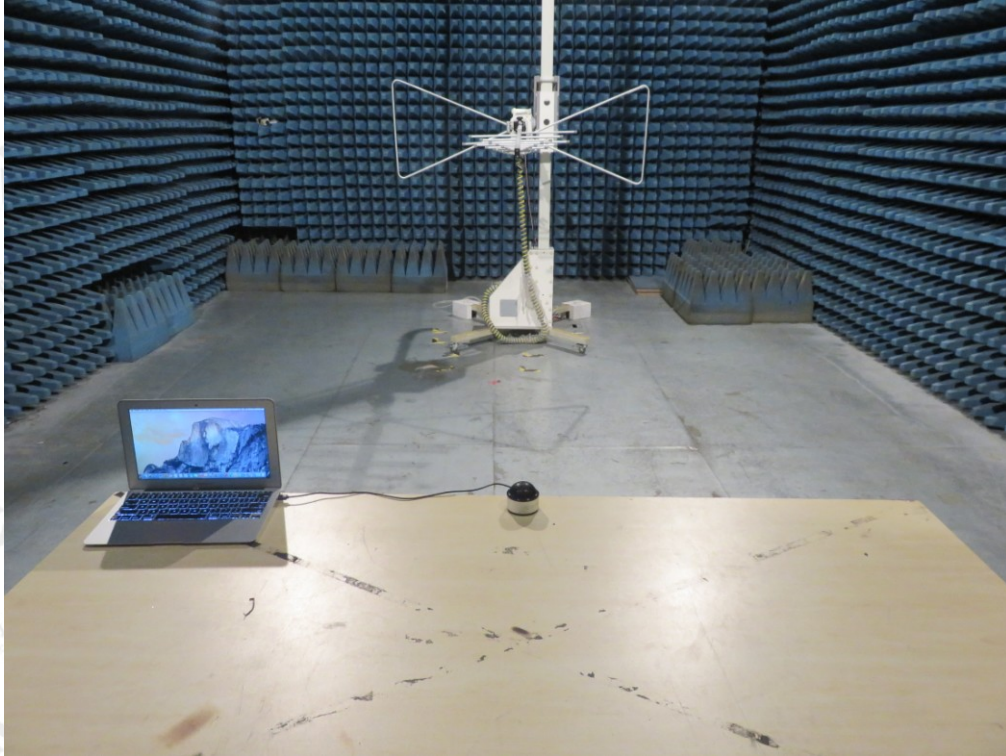

APPENDIX I
TEST SETUP PHOTOGRAPHS & EUT PHOTOGRAPHS
EMC TEST SETUP PHOTOGRAPHS
RADIATED EMISSION TEST SETUP (Below 1GHz)

RADIATED EMISSION TEST SETUP (Above 1GHz)

The results shown in this test report refer only to the sample(s) tested unless otherwise stated and the sample(s) are retained for 30 days only. The document is issued by AGC, this document cannot be reproduced except in full with our prior written permission. The more details and the authenticity of the report will be confirmed at <http://www.agc-cert.com>.

EN 61000-4-2 ESD TEST SETUP

EN 61000-4-3 RS TEST SETUP (Below 1GHz)

The results shown in this test report refer only to the sample(s) tested unless otherwise stated and the sample(s) are retained for 30 days only. The document is issued by AGC, this document cannot be reproduced except in full with our prior written permission. The more details and the authenticity of the report will be confirmed at <http://www.agc-cert.com>.

EN 61000-4-3 RS TEST SETUP (Above 1GHz)

RF TEST SETUP PHOTOGRAPH

The results shown in this test report refer only to the sample(s) tested unless otherwise stated and the sample(s) are retained for 30 days only. The document is issued by AGC, this document cannot be reproduced except in full with our prior written permission. The more details and the authenticity of the report will be confirmed at <http://www.agc-cert.com>.