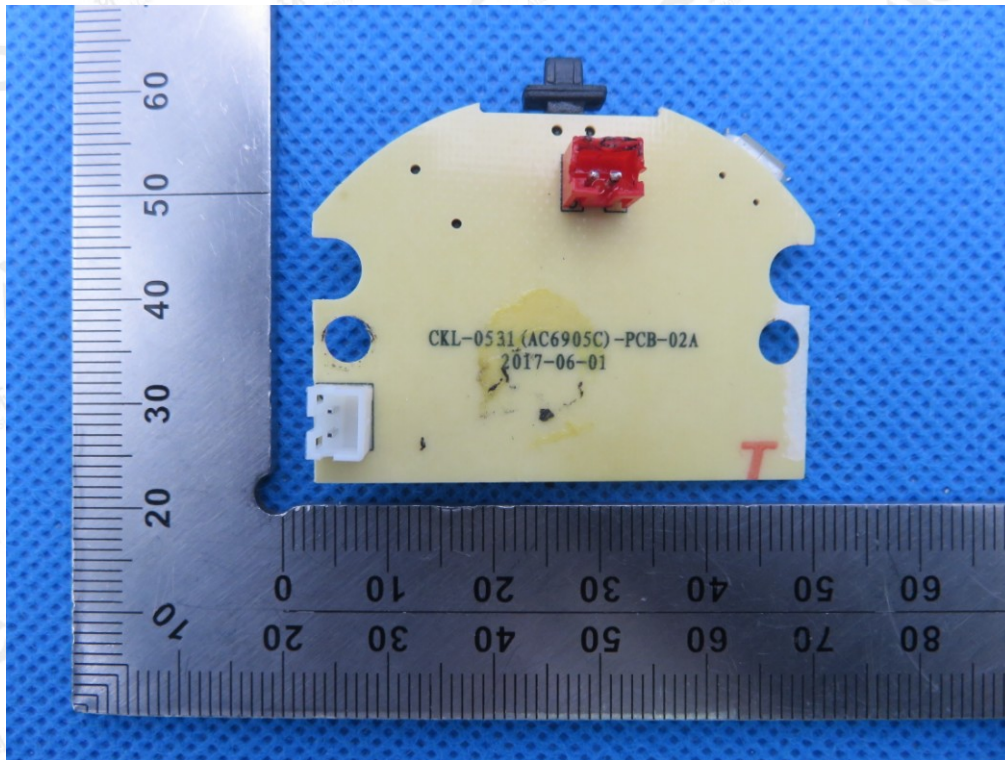

EN 61000-4-2 ESD TEST SETUP

EN 61000-4-3 RS TEST SETUP (Below 1GHz)

The results shown in this test report refer only to the sample(s) tested unless otherwise stated and the sample(s) are retained for 30 days only. The document is issued by AGC, this document cannot be reproduced except in full with our prior written permission. The more details and the authenticity of the report will be confirmed at <http://www.agc-cert.com>.

EN 61000-4-3 RS TEST SETUP (Above 1GHz)

RF TEST SETUP PHOTOGRAPH

The results shown in this test report refer only to the sample(s) tested unless otherwise stated and the sample(s) are retained for 30 days only. The document is issued by AGC, this document cannot be reproduced except in full with our prior written permission. The more details and the authenticity of the report will be confirmed at <http://www.agc-cert.com>.

OPEN VIEW OF EUT

INTERNAL VIEW OF EUT-1

The results shown in this test report refer only to the sample(s) tested unless otherwise stated and the sample(s) are retained for 30 days only. The document is issued by AGC, this document cannot be reproduced except in full with our prior written permission. The more details and the authenticity of the report will be confirmed at <http://www.agc-cert.com>.

INTERNAL VIEW OF EUT-2

INTERNAL VIEW OF EUT-3

---THE END---

The results shown in this test report refer only to the sample(s) tested unless otherwise stated and the sample(s) are retained for 30 days only. The document is issued by AGC, this document cannot be reproduced except in full with our prior written permission. The more details and the authenticity of the report will be confirmed at <http://www.agc-cert.com>.