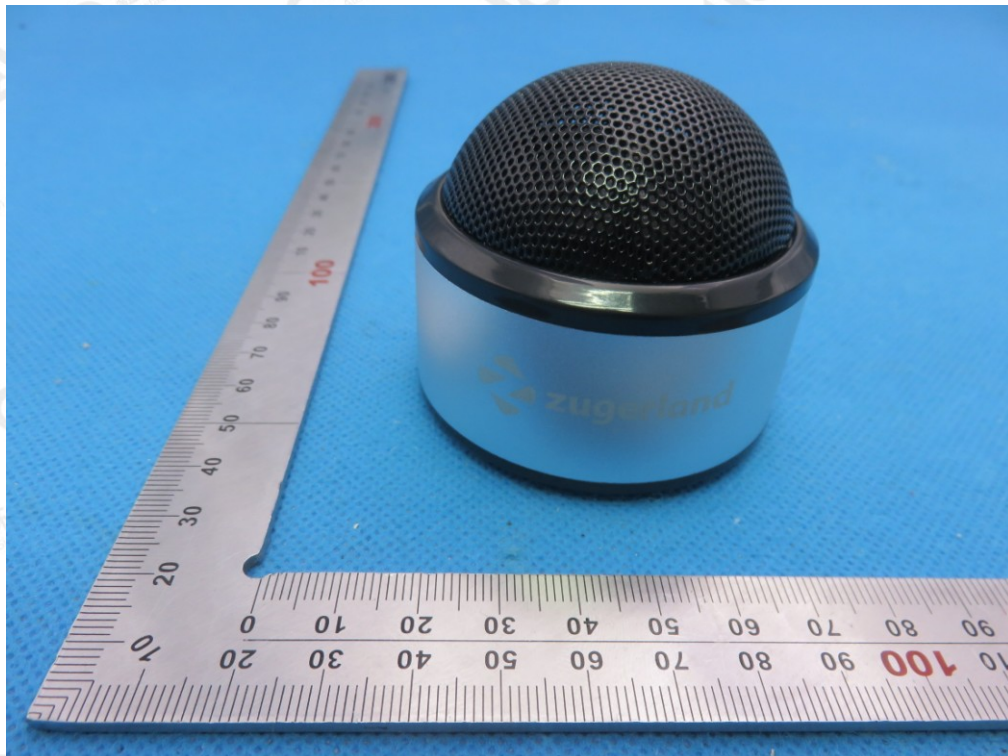

FRONT VIEW OF EUT

The results shown in this test report refer only to the sample(s) tested unless otherwise stated and the sample(s) are retained for 30 days only. The document is issued by AGC, this document cannot be reproduced except in full with our prior written permission. The more details and the authenticity of the report will be confirmed at <http://www.agc-cert.com>.