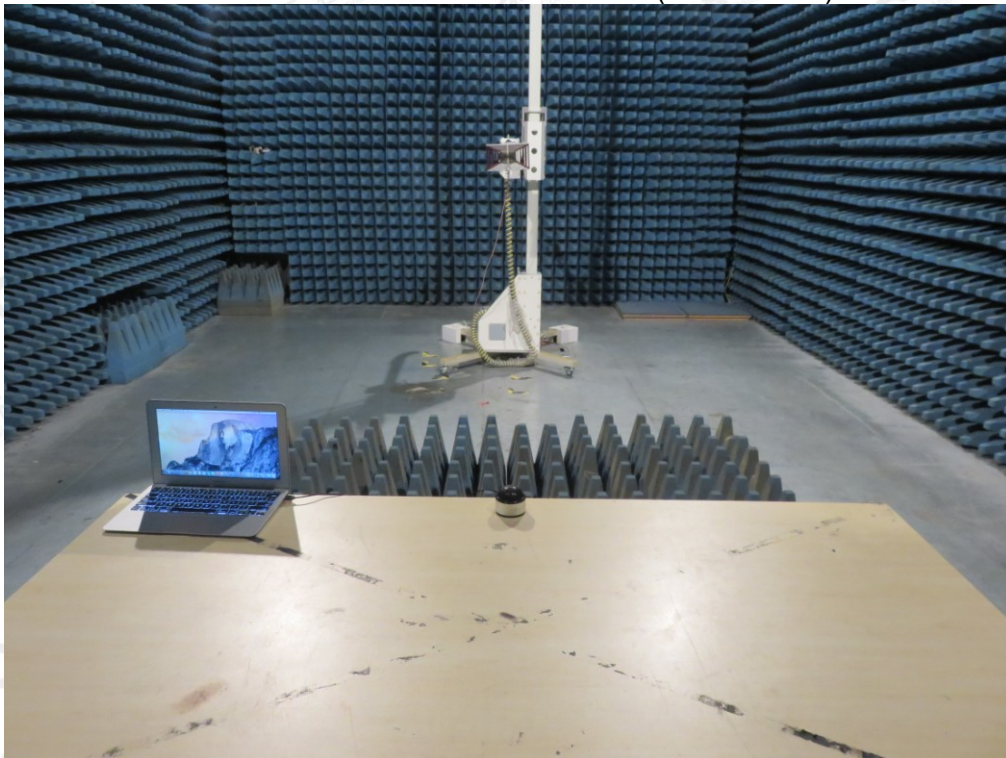

APPENDIX I
TEST SETUP PHOTOGRAPHS & EUT PHOTOGRAPHS
EMC TEST SETUP PHOTOGRAPHS
RADIATED EMISSION TEST SETUP (Below 1GHz)

RADIATED EMISSION TEST SETUP (Above 1GHz)

The results shown in this test report refer only to the sample(s) tested unless otherwise stated and the sample(s) are retained for 30 days only. The document is issued by AGC, this document cannot be reproduced except in full with our prior written permission. The more details and the authenticity of the report will be confirmed at <http://www.agc-cert.com>.

EN 61000-4-2 ESD TEST SETUP

EN 61000-4-3 RS TEST SETUP (Below 1GHz)

The results shown in this test report refer only to the sample(s) tested unless otherwise stated and the sample(s) are retained for 30 days only. The document is issued by AGC, this document cannot be reproduced except in full with our prior written permission. The more details and the authenticity of the report will be confirmed at <http://www.agc-cert.com>.

EN 61000-4-3 RS TEST SETUP (Above 1GHz)

RF TEST SETUP PHOTOGRAPH

The results shown in this test report refer only to the sample(s) tested unless otherwise stated and the sample(s) are retained for 30 days only. The document is issued by AGC, this document cannot be reproduced except in full with our prior written permission. The more details and the authenticity of the report will be confirmed at <http://www.agc-cert.com>.