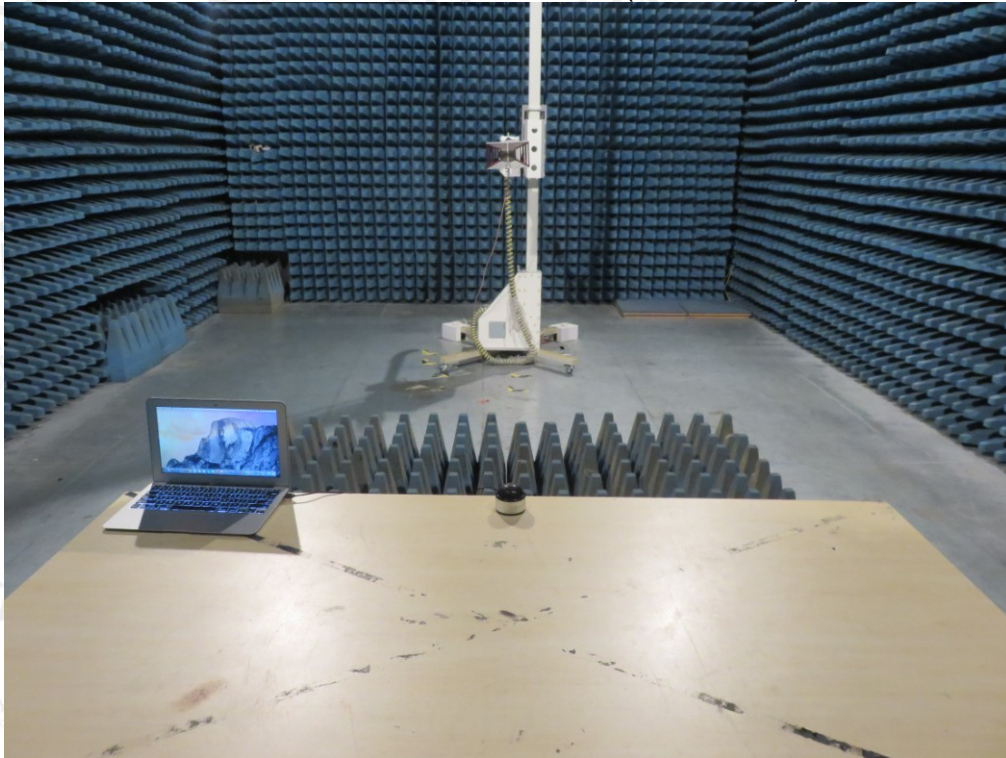

APPENDIX I
TEST SETUP PHOTOGRAPHS & EUT PHOTOGRAPHS
EMC TEST SETUP PHOTOGRAPHS
RADIATED EMISSION TEST SETUP (Below 1GHz)

RADIATED EMISSION TEST SETUP (Above 1GHz)

The results shown in this test report refer only to the sample(s) tested unless otherwise stated and the sample(s) are retained for 30 days only. The document is issued by AGC, this document cannot be reproduced except in full with our prior written permission. The more details and the authenticity of the report will be confirmed at <http://www.agc-cert.com>.

EN 61000-4-2 ESD TEST SETUP

EN 61000-4-3 RS TEST SETUP (Below 1GHz)

The results shown in this test report refer only to the sample(s) tested unless otherwise stated and the sample(s) are retained for 30 days only. The document is issued by AGC, this document cannot be reproduced except in full with our prior written permission. The more details and the authenticity of the report will be confirmed at <http://www.agc-cert.com>.

EN 61000-4-3 RS TEST SETUP (Above 1GHz)

RF TEST SETUP PHOTOGRAPH

The results shown in this test report refer only to the sample(s) tested unless otherwise stated and the sample(s) are retained for 30 days only. The document is issued by AGC, this document cannot be reproduced except in full with our prior written permission. The more details and the authenticity of the report will be confirmed at <http://www.agc-cert.com>.