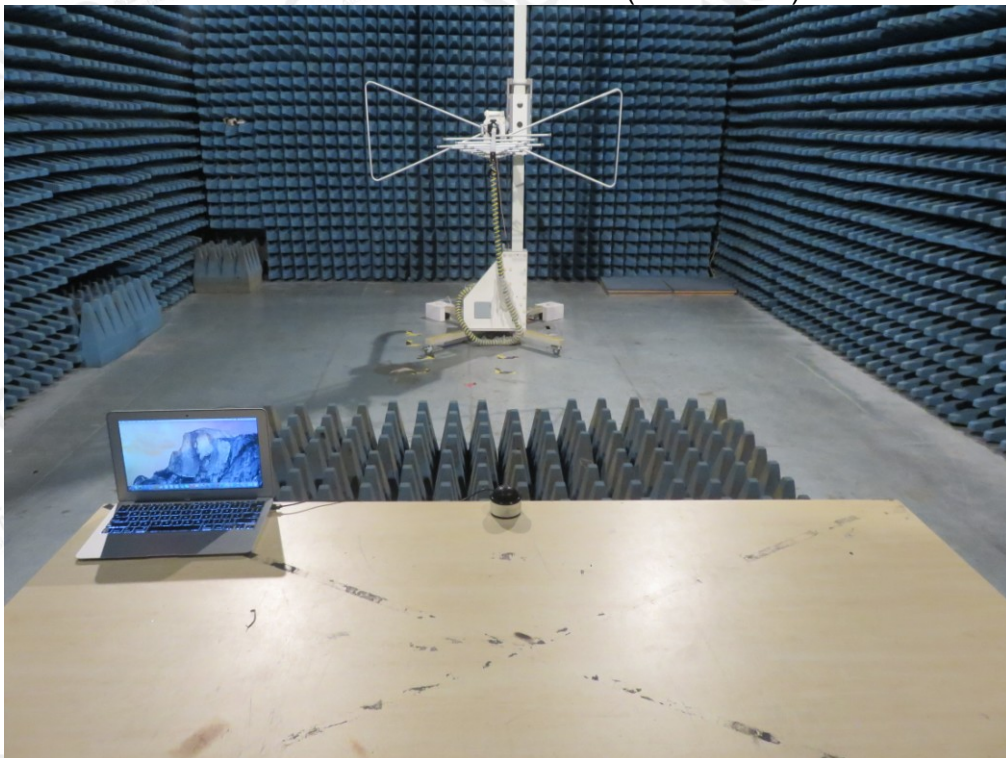

APPENDIX I
TEST SETUP PHOTOGRAPHS & EUT PHOTOGRAPHS
EMC TEST SETUP PHOTOGRAPHS
RADIATED EMISSION TEST SETUP (Below 1GHz)

RADIATED EMISSION TEST SETUP (Above 1GHz)

The results shown in this test report refer only to the sample(s) tested unless otherwise stated and the sample(s) are retained for 30 days only. The document is issued by AGC, this document cannot be reproduced except in full with our prior written permission. The more details and the authenticity of the report will be confirmed at <http://www.agc-cert.com>.

EN 61000-4-2 ESD TEST SETUP

EN 61000-4-3 RS TEST SETUP (Below 1GHz)

The results shown in this test report refer only to the sample(s) tested unless otherwise stated and the sample(s) are retained for 30 days only. The document is issued by AGC, this document cannot be reproduced except in full with our prior written permission. The more details and the authenticity of the report will be confirmed at <http://www.agc-cert.com>.

EN 61000-4-3 RS TEST SETUP (Above 1GHz)

RF TEST SETUP PHOTOGRAPH

The results shown in this test report refer only to the sample(s) tested unless otherwise stated and the sample(s) are retained for 30 days only. The document is issued by AGC, this document cannot be reproduced except in full with our prior written permission. The more details and the authenticity of the report will be confirmed at <http://www.agc-cert.com>.