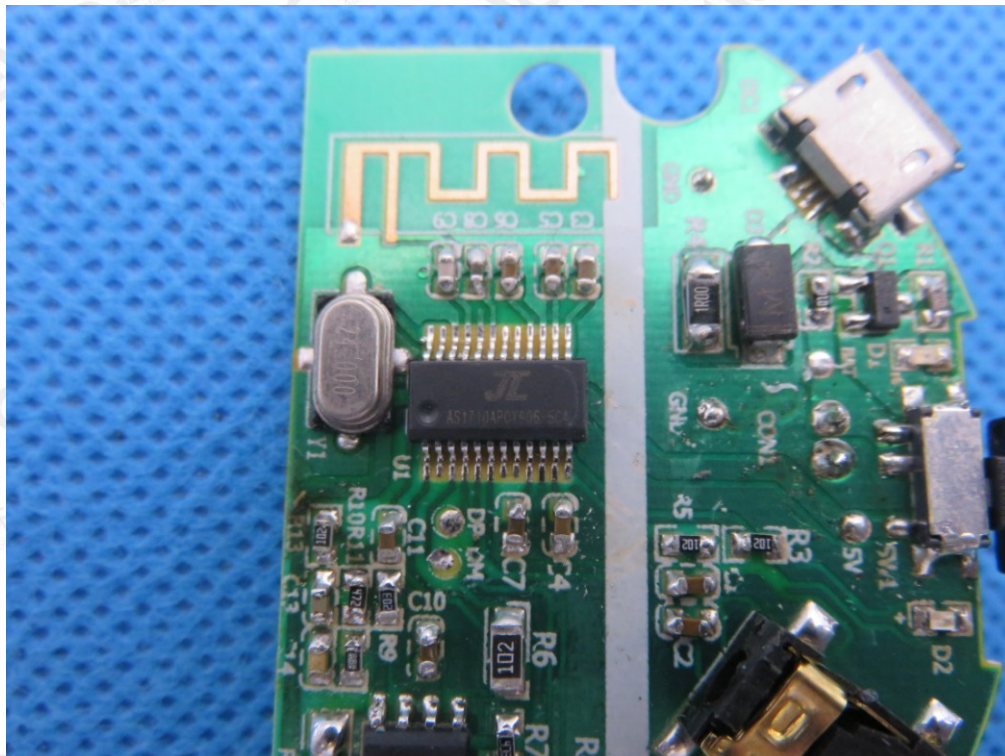

EN 61000-4-2 ESD TEST SETUP

EN 61000-4-3 RS TEST SETUP (Below 1GHz)

The results shown in this test report refer only to the sample(s) tested unless otherwise stated and the sample(s) are retained for 30 days only. The document is issued by AGC, this document cannot be reproduced except in full with our prior written permission. The more details and the authenticity of the report will be confirmed at <http://www.agc-cert.com>.

OPEN VIEW OF EUT

INTERNAL VIEW OF EUT-1

The results shown in this test report refer only to the sample(s) tested unless otherwise stated and the sample(s) are retained for 30 days only. The document is issued by AGC, this document cannot be reproduced except in full with our prior written permission. The more details and the authenticity of the report will be confirmed at <http://www.agc-cert.com>.

INTERNAL VIEW OF EUT-2

INTERNAL VIEW OF EUT-3

---THE END---

The results shown in this test report refer only to the sample(s) tested unless otherwise stated and the sample(s) are retained for 30 days only. The document is issued by AGC, this document cannot be reproduced except in full with our prior written permission. The more details and the authenticity of the report will be confirmed at <http://www.agc-cert.com>.