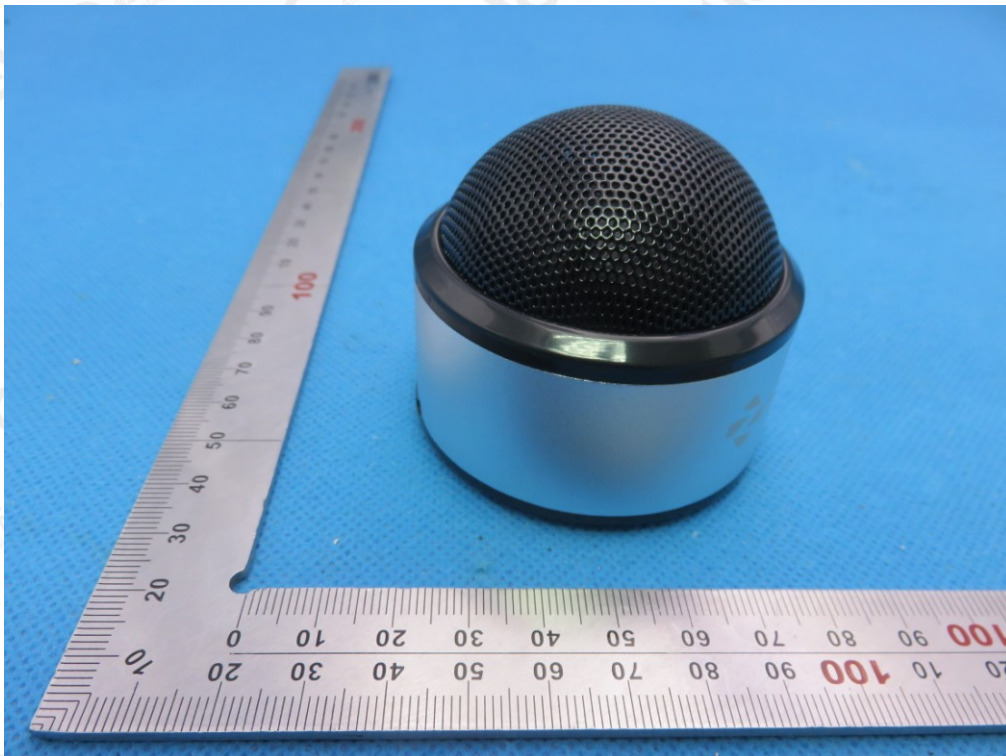

LEFT VIEW OF EUT

The results shown in this test report refer only to the sample(s) tested unless otherwise stated and the sample(s) are retained for 30 days only. The document is issued by AGC, this document cannot be reproduced except in full with our prior written permission. The more details and the authenticity of the report will be confirmed at <http://www.agc-cert.com>.