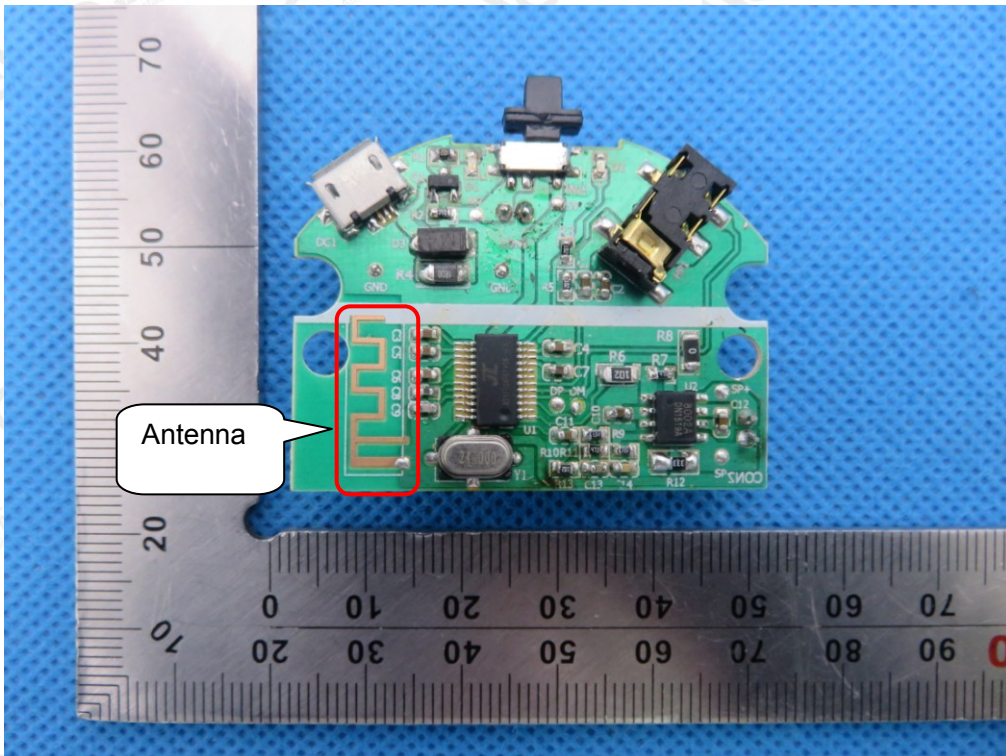

INTERNAL VIEW OF EUT-1

The results shown in this test report refer only to the sample(s) tested unless otherwise stated and the sample(s) are retained for 30 days only. The document is issued by AGC, this document cannot be reproduced except in full with our prior written permission. The more details and the authenticity of the report will be confirmed at <http://www.agc-cert.com>.