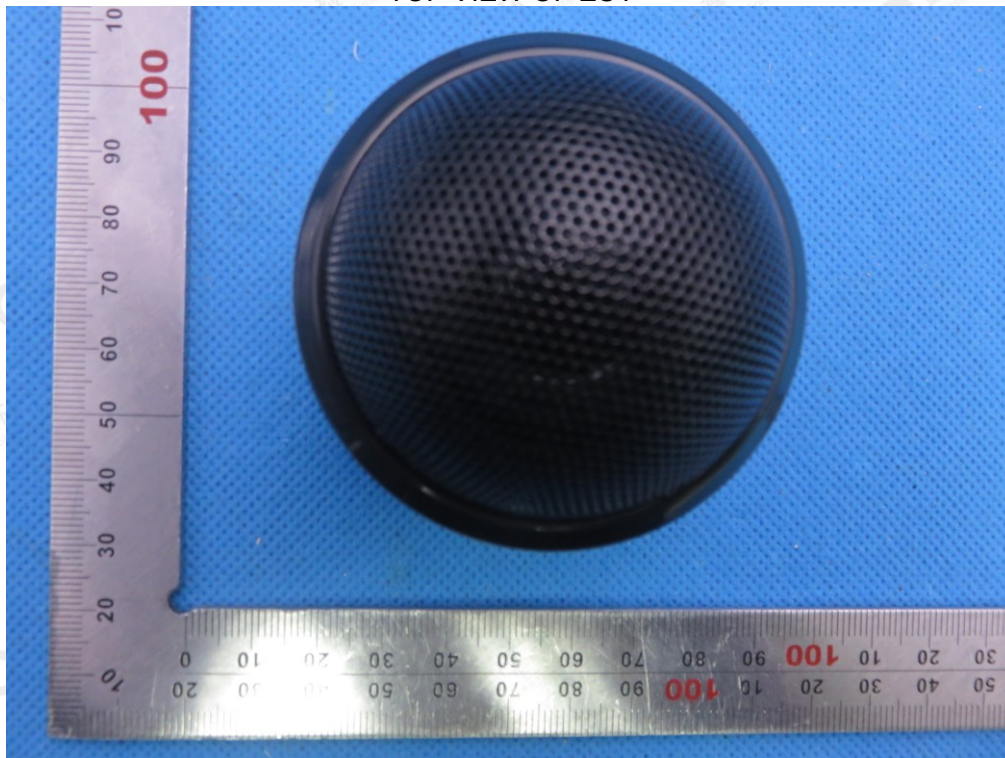

TOP VIEW OF EUT

The results shown in this test report refer only to the sample(s) tested unless otherwise stated and the sample(s) are retained for 30 days only. The document is issued by AGC, this document cannot be reproduced except in full with our prior written permission. The more details and the authenticity of the report will be confirmed at <http://www.agc-cert.com>.